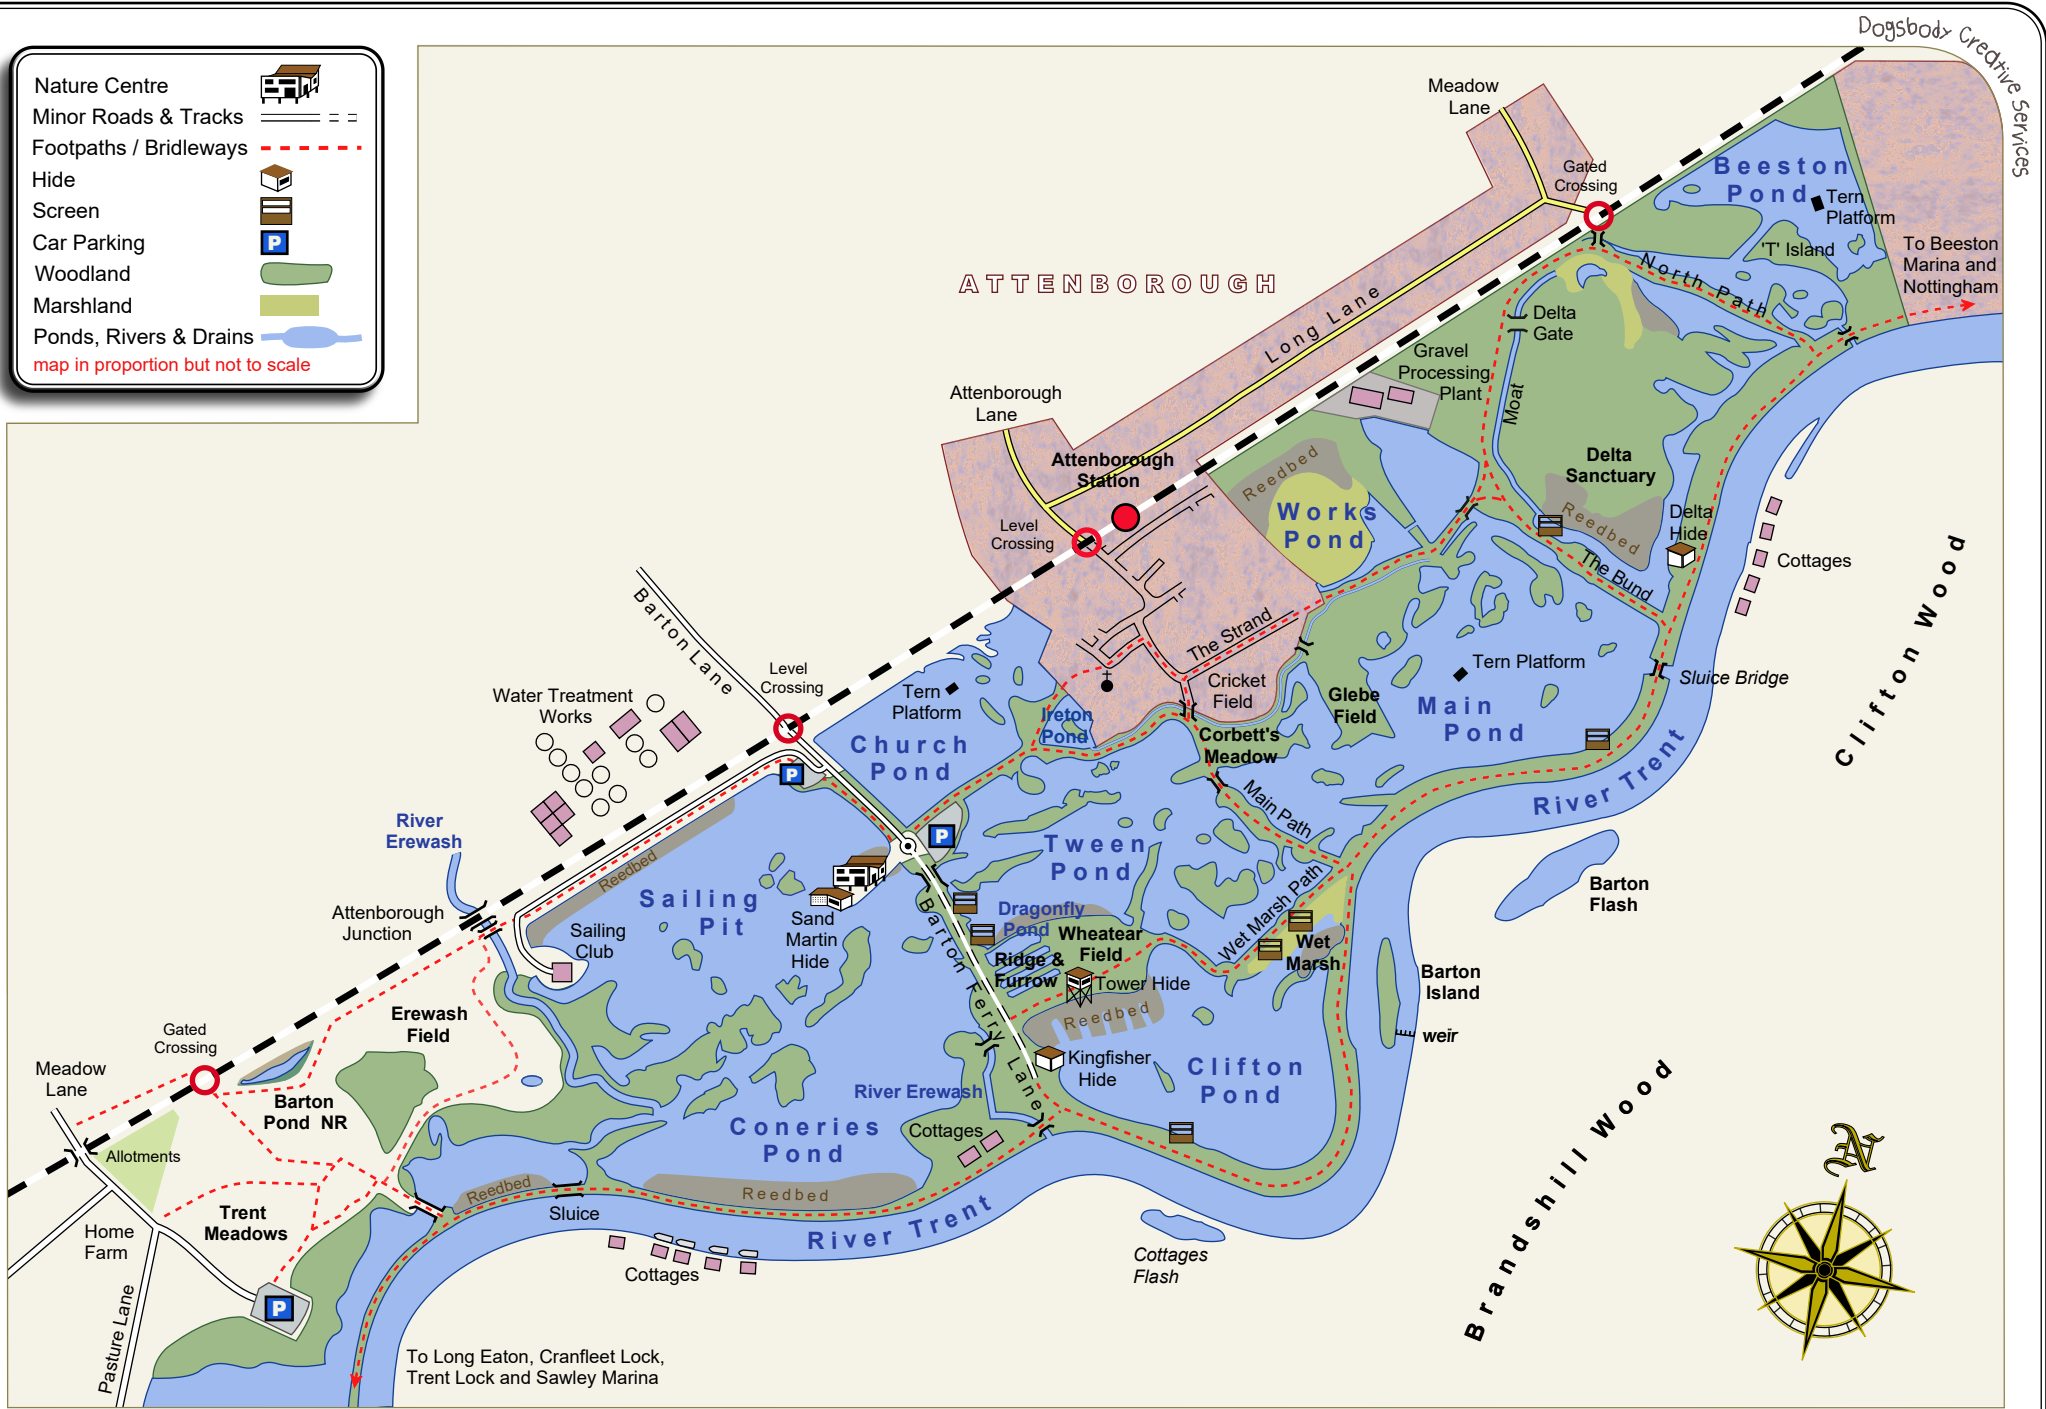

Nature Centre	
Minor Roads & Tracks	
Footpaths / Bridleways	
Hide	
Screen	
Car Parking	
Woodland	
Marshland	
Ponds, Rivers & Drains	

map in proportion but not to scale

ATTENBOROUGH NATURE RESERVE